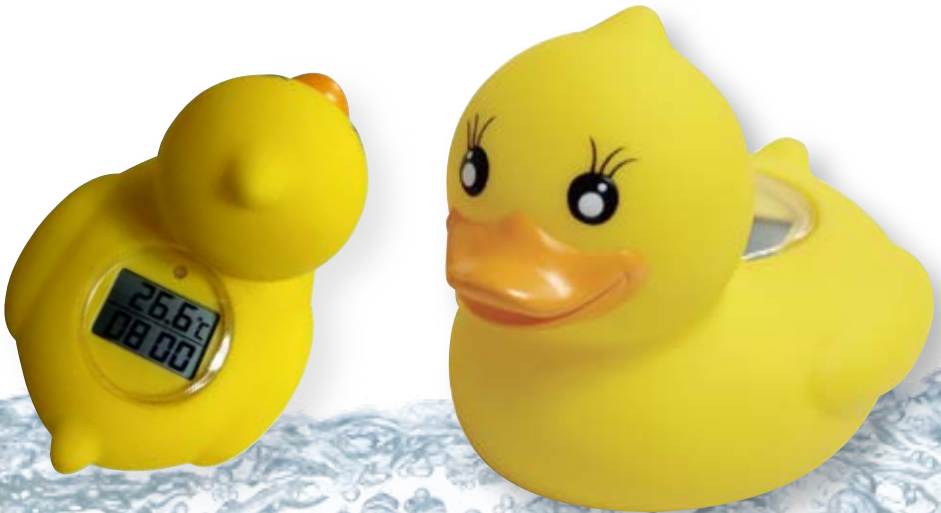

SAFE BABY BATH THERMOMETER

TC07D

Baby Duck Bath Thermometer

Features

1. LED Screen.
2. Easy to read.
3. Waterproof.
4. Hot Temperature Alarm (39° C).
5. Changeable Battery.

Specification

Measuring Range: 0° C to 50° C / 32° F to 122° F

Resolution: 1° C / 1° F

Accuracy: +/-1° C during 25 to 50 degree C, Other range is +/-2 Degree C

Module Dia: (Dia) 44 x (H) 29mm

Duck Size: 108 x 78 x 73mm

C/F can be choice before produce.

Battery: 1 cell battery (1pc LR2032)

Battery Life: About One Year (Use one hour everyday)

Waterproof.

Thermometer Alarm Value (Default: 39.0° C).

Auto Off: Automatically into sleep mode after one hour

Material: Duck - PVC / Thermometer Module: ABS + PMMA